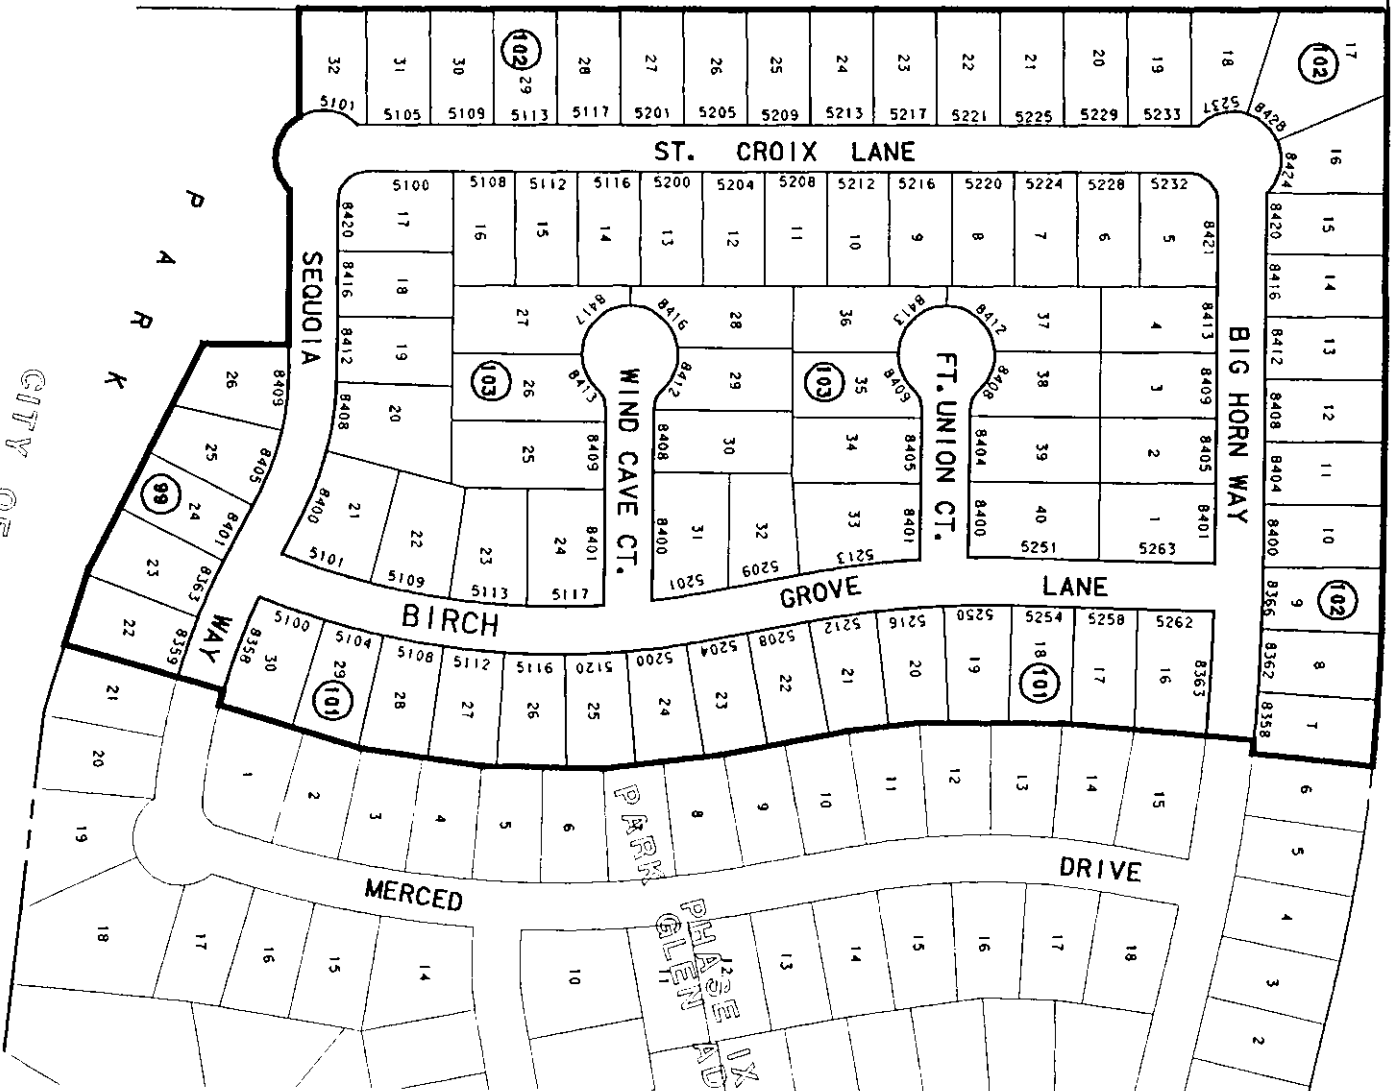

PARK VISTA BOULEVARD

SCALE: 1" = 200'

**Carter & Burgess**

CARTER & BURGESS, INC.  
3880 Hulen Street  
Fort Worth, TX 76107-1254  
(817) 735-6000 FAX (817) 735-6186  
PROJECT NO. 951627010

OWNER / DEVELOPER  
HILLWOOD PROPERTY COMPANY

TWO STONEBRIAR DRIVE  
FRISCO, TEXAS 75034  
(214) 625-9200

THE VILLAGES OF

**Park Glen**

PHASE X