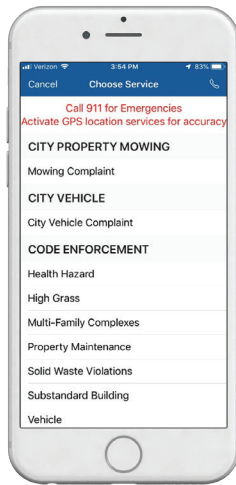

NEW!

My Fort Worth (MyFW) is the official app for residents and visitors to quickly and easily report issues to the City of Fort Worth.

Download the MyFW App

Google Play and the Google Play logo are trademarks of Google LLC.

Features

Main Selection Screen

New Request

Submit

My Request
Lists all your Service Requests.

FAQ
Quick access to City of Fort Worth website.

Recent
Lists all Service Requests recently submitted.

Favorites
Lists all marked Service Request for easy monitoring.

Reporter
is your user information.

NUEVO!

Descargue la Aplicación MyFW

My Fort Worth (MyFW) es la aplicación oficial para que los residentes y visitantes reporten problemas rápidamente y de forma fácil a la Ciudad de Fort Worth