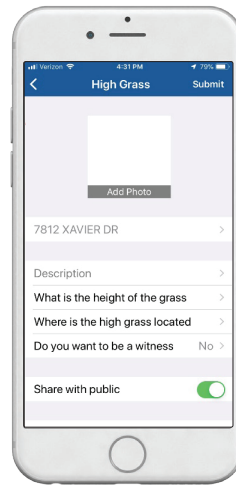

NEW!

My Fort Worth (MyFW) is the official app for residents and visitors to quickly and easily report issues to the City of Fort Worth.

Download the MyFW App

Google Play and the Google Play logo are trademarks of Google LLC.

Features

Main Selection Screen

New Request

Submit

My Request
Lists all your Service Requests.

FAQ
Quick access to City of Fort Worth website.

Recent
Lists all Service Requests recently submitted.

Favorites
Lists all marked Service Request for easy monitoring.

Reporter
is your user information.

NUEVO!

Descargue la Aplicación MyFW

My Fort Worth (MyFW) es la aplicación oficial para que los residentes y visitantes reporten problemas rápidamente y de forma fácil a la Ciudad de Fort Worth