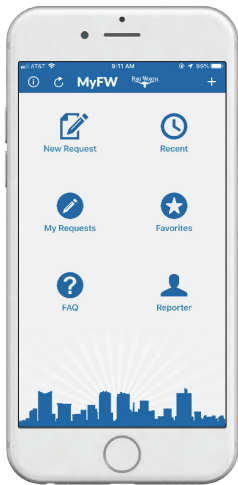

NEW!

My Fort Worth (MyFW) is the official app for residents and visitors to quickly and easily report issues to the City of Fort Worth.

Download the MyFW App

Google Play and the Google Play logo are trademarks of Google LLC.

Features

Main Selection Screen

New Request

Submit

My Request
Lists all your Service Requests.

FAQ
Quick access to City of Fort Worth website.

Recent
Lists all Service Requests recently submitted.

Favorites
Lists all marked Service Request for easy monitoring.

Reporter
is your user information.

NUEVO!

Descargue la Aplicación MyFW

My Fort Worth (MyFW) es la aplicación oficial para que los residentes y visitantes reporten problemas rápidamente y de forma fácil a la Ciudad de Fort Worth